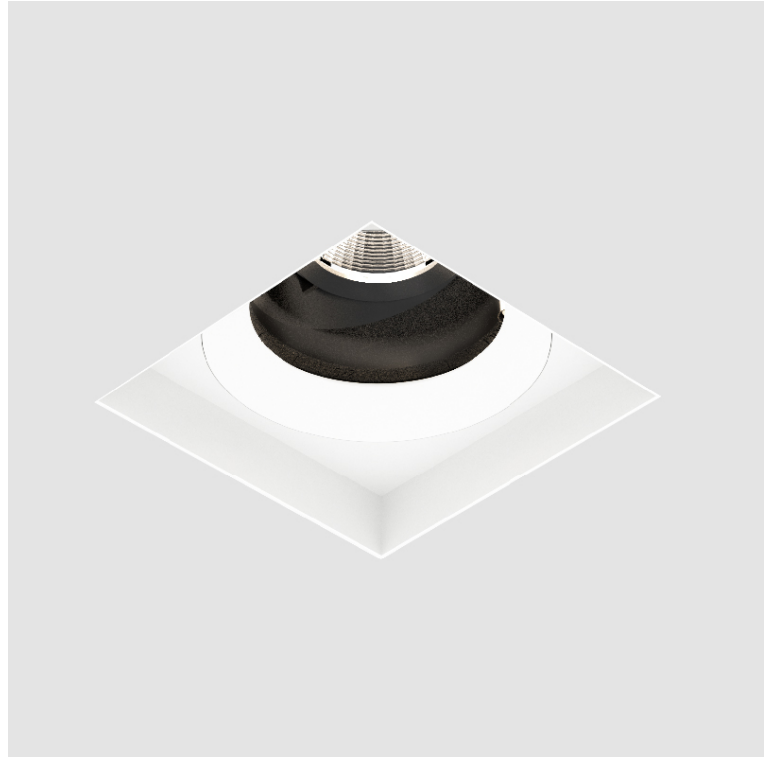

ELECTRICAL

Lamp Type: LED (Zhaga Standard)
Input Wattage (W): 16.5
Total Output Wattage (W): 14.5
Dimming: Tri-Mode (Non-Dimming and Phase Dimming (120Vac only) and 0-10V Dimming)
Driver Included: No
Driver Location: Recessed Housing
Driver Type: Constant Current - Universal
Driver Class: Class 2
Housing: See components
Input Voltage (V): 120 - 277
Constant Current (MA): 500

LED

Number of LEDs: 1
Color Temperature (°K): 2700 / 3000 / 3500 / 4000
Max. Delivered Lumen (lm): 940 / 980 / 1029 / 1050
Nominal Lumen (lm): 1386 / 1438 / 1511 / 1542
CRI: >90 CRI
Efficiency (%): 87.9 / 88.4 / 87.9
Lamp Life (hrs): 50000
Upon Request: RGB-W Tunable White Special Color Temperature Special LED

OPTICAL

Reflector: 20 / 40 / 60
Adjustability: Rotational 355°; Tilt 30°
Upon Request: Special Beam Angles

RATINGS AND CERTIFICATIONS

Zaneen Lighting Inc. © 2024, T 1-800-380-3382, F 416-247-9319, www.zaneen.com

Available for international specifications by adding "INT" at the end of the existing Model #. For assistance on 'custom' specifications, contact zteam@zaneen.com. In a constant effort to supply the best product, we reserve the right to change specifications or materials without notice. The most recent specification sheets are found at zaneen.com

IP rating: IP20