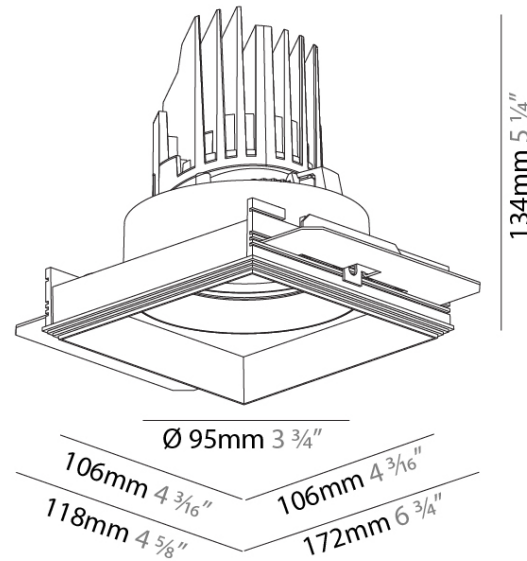

ELECTRICAL

Lamp Type: LED (Zhaga Standard)
Input Wattage (W): 16.5
Total Output Wattage (W): 14.5
Dimming: Tri-Mode (Non-Dimming and Phase Dimming (120Vac only) and 0-10V Dimming)
Driver Included: No
Driver Location: Recessed Housing
Driver Type: Constant Current - Universal
Driver Class: Class 2
Housing: See components
Input Voltage (V): 120 - 277
Constant Current (MA): 500

LED

Number of LEDs: 1
Color Temperature (°K): 2700 / 3000 / 3500 / 4000
Max. Delivered Lumen (lm): 940 / 980 / 1029 / 1050
Nominal Lumen (lm): 1386 / 1438 / 1511 / 1542
CRI: >90 CRI
Efficiency (%): 87.9 / 88.4 / 87.9
Lamp Life (hrs): 50000
Upon Request: RGB-W Tunable White Special Color Temperature Special LED

OPTICAL

Reflector: 20 / 40 / 60
Adjustability: Rotational 355°; Tilt 30°
Upon Request: Special Beam Angles

RATINGS AND CERTIFICATIONS

Zaneen Lighting Inc. © 2024, T 1-800-380-3382, F 416-247-9319, www.zaneen.com

Available for international specifications by adding "INT" at the end of the existing Model #. For assistance on 'custom' specifications, contact zteam@zaneen.com. In a constant effort to supply the best product, we reserve the right to change specifications or materials without notice. The most recent specification sheets are found at zaneen.com

IP rating: IP20