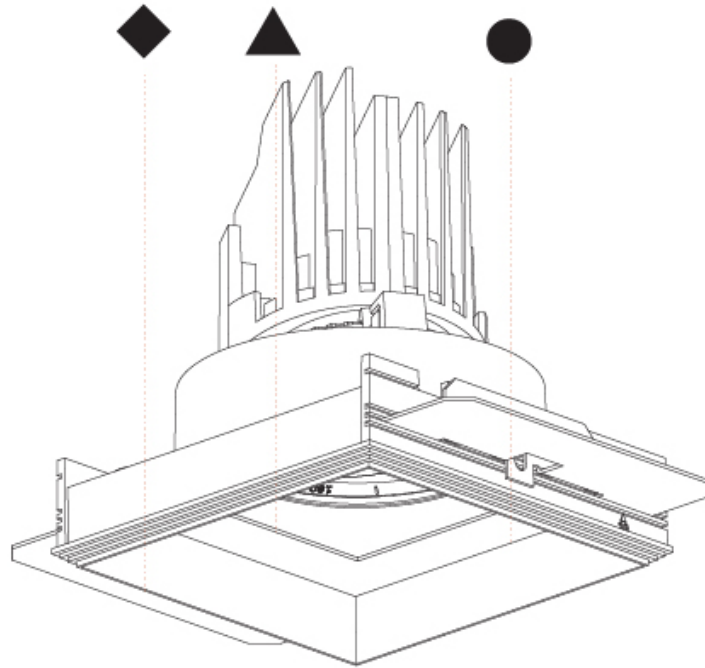

BIONIQ SQUARE ADJUSTABLE COMFORT TRIMLESS

A35215-

PROJECT

TYPE

SPECIFIER

QUANTITY

DATE

A